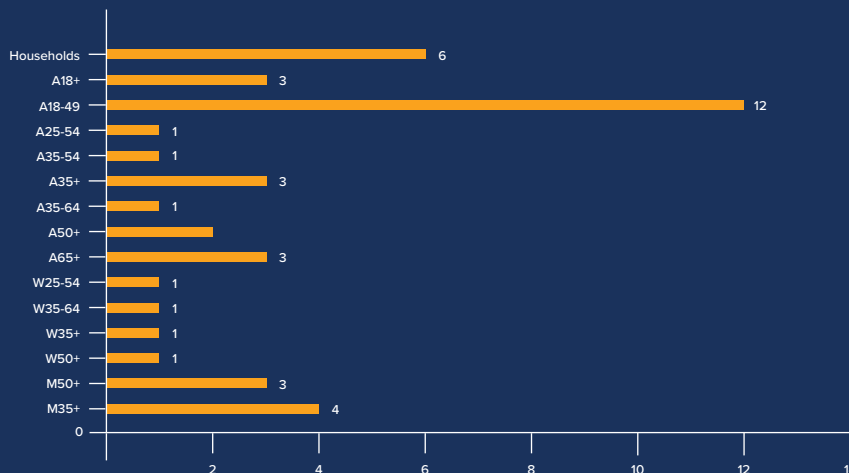

LENGTH OF TUNE RANK TED NIELSEN AS OF NOVEMBER 21, 2024